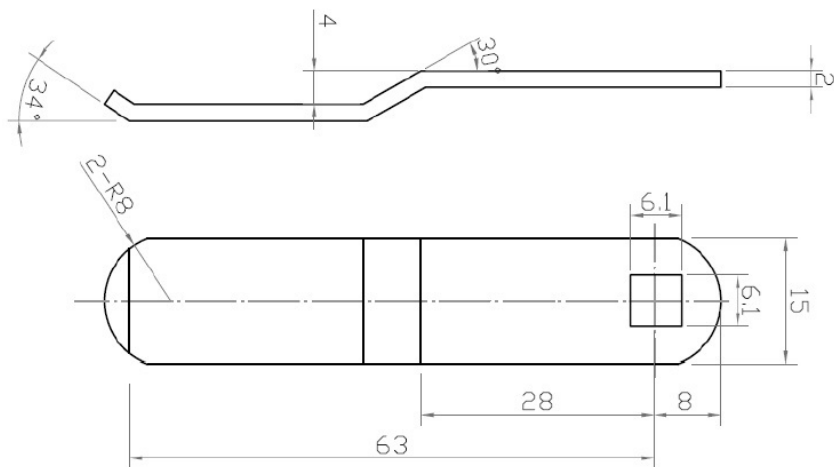

PRODUCT SHEET

Description:

Cam No. 22 F/Combi Locks,Cranked 6,5mm, 63mm C/E ,Hole:6x6mm Fits for Locks
M237/238/266/268/300/316/3001 & 3002

Item number:

14.04.262-0

Units	Box	Carton	HS Code	Barcode
Pcs.			8301600090	 5704866040914